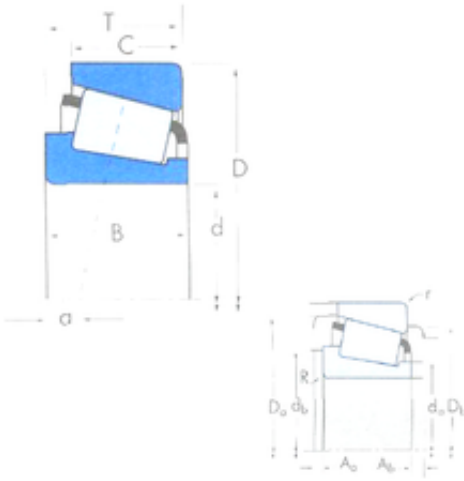

China 6205 Bearing Supplier

559/552A Bearing 2D drawings and 3D CAD models

Cheaper price taper roller bearing 559/552A
SET214 575/572X SET215 bearing timken for
Venezuela

Bearing No. 559/552A

Size	63.5x123.825x38.1 mm
Bore Diameter	63,5 mm
Outer Diameter	123,825 mm
Width	38,1 mm
d	63,5 mm
D	123,825 mm
T	38,1 mm
B	36,678 mm
C	30,162 mm
R	3,6 mm
r	3,3 mm
a -	9,4 mm
Da	116 mm
db	78 mm
da	72 mm
Db	109 mm
Aa	3,1 mm
Ab	1,2 mm
Weight	1,98 Kg
Basic static load rating (C0)	248 kN
Factor (G1)	91
Factor (G2)	21,1
Factor (Cg)	0,0302
Factor (K)	1,69
Basic dynamic load rating	45,8

China 6205 Bearing Supplier

(C90)	
Basic dynamic load rating (Ca90)	27,1
Basic dynamic load rating (C1)	177 kN
Calculation factor (e)	0,35