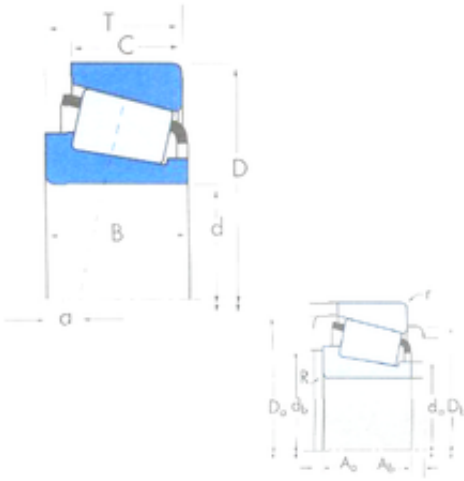

China 6205 Bearing Supplier

wholesale price TIMKEN 47686/47620 inch
taper roller bearing in stock
82.55*133.35*33.338mm

Bearing No. 47686/47620

Size	82.55x133.35x33.338 mm
Bore Diameter	82,55 mm
Outer Diameter	133,35 mm
Width	33,338 mm
d	82,55 mm
D	133,35 mm
T	33,338 mm
B	33,338 mm
C	26,195 mm
R	3,6 mm
r	3,3 mm
a -	4,3 mm
Da	128 mm
db	97 mm
da	90 mm
Db	119 mm
Aa	2,3 mm
Ab	2,4 mm
Weight	1,7 Kg
Basic static load rating (C0)	262 kN
Factor (G1)	119,4
Factor (G2)	29,2
Factor (Cg)	0,036
Factor (K)	1,44
Basic dynamic load rating	43,4

47686/47620 Bearing 2D drawings and 3D CAD models

China 6205 Bearing Supplier

(C90)	
Basic dynamic load rating (Ca90)	30
Basic dynamic load rating (C1)	167 kN
Calculation factor (e)	0,4